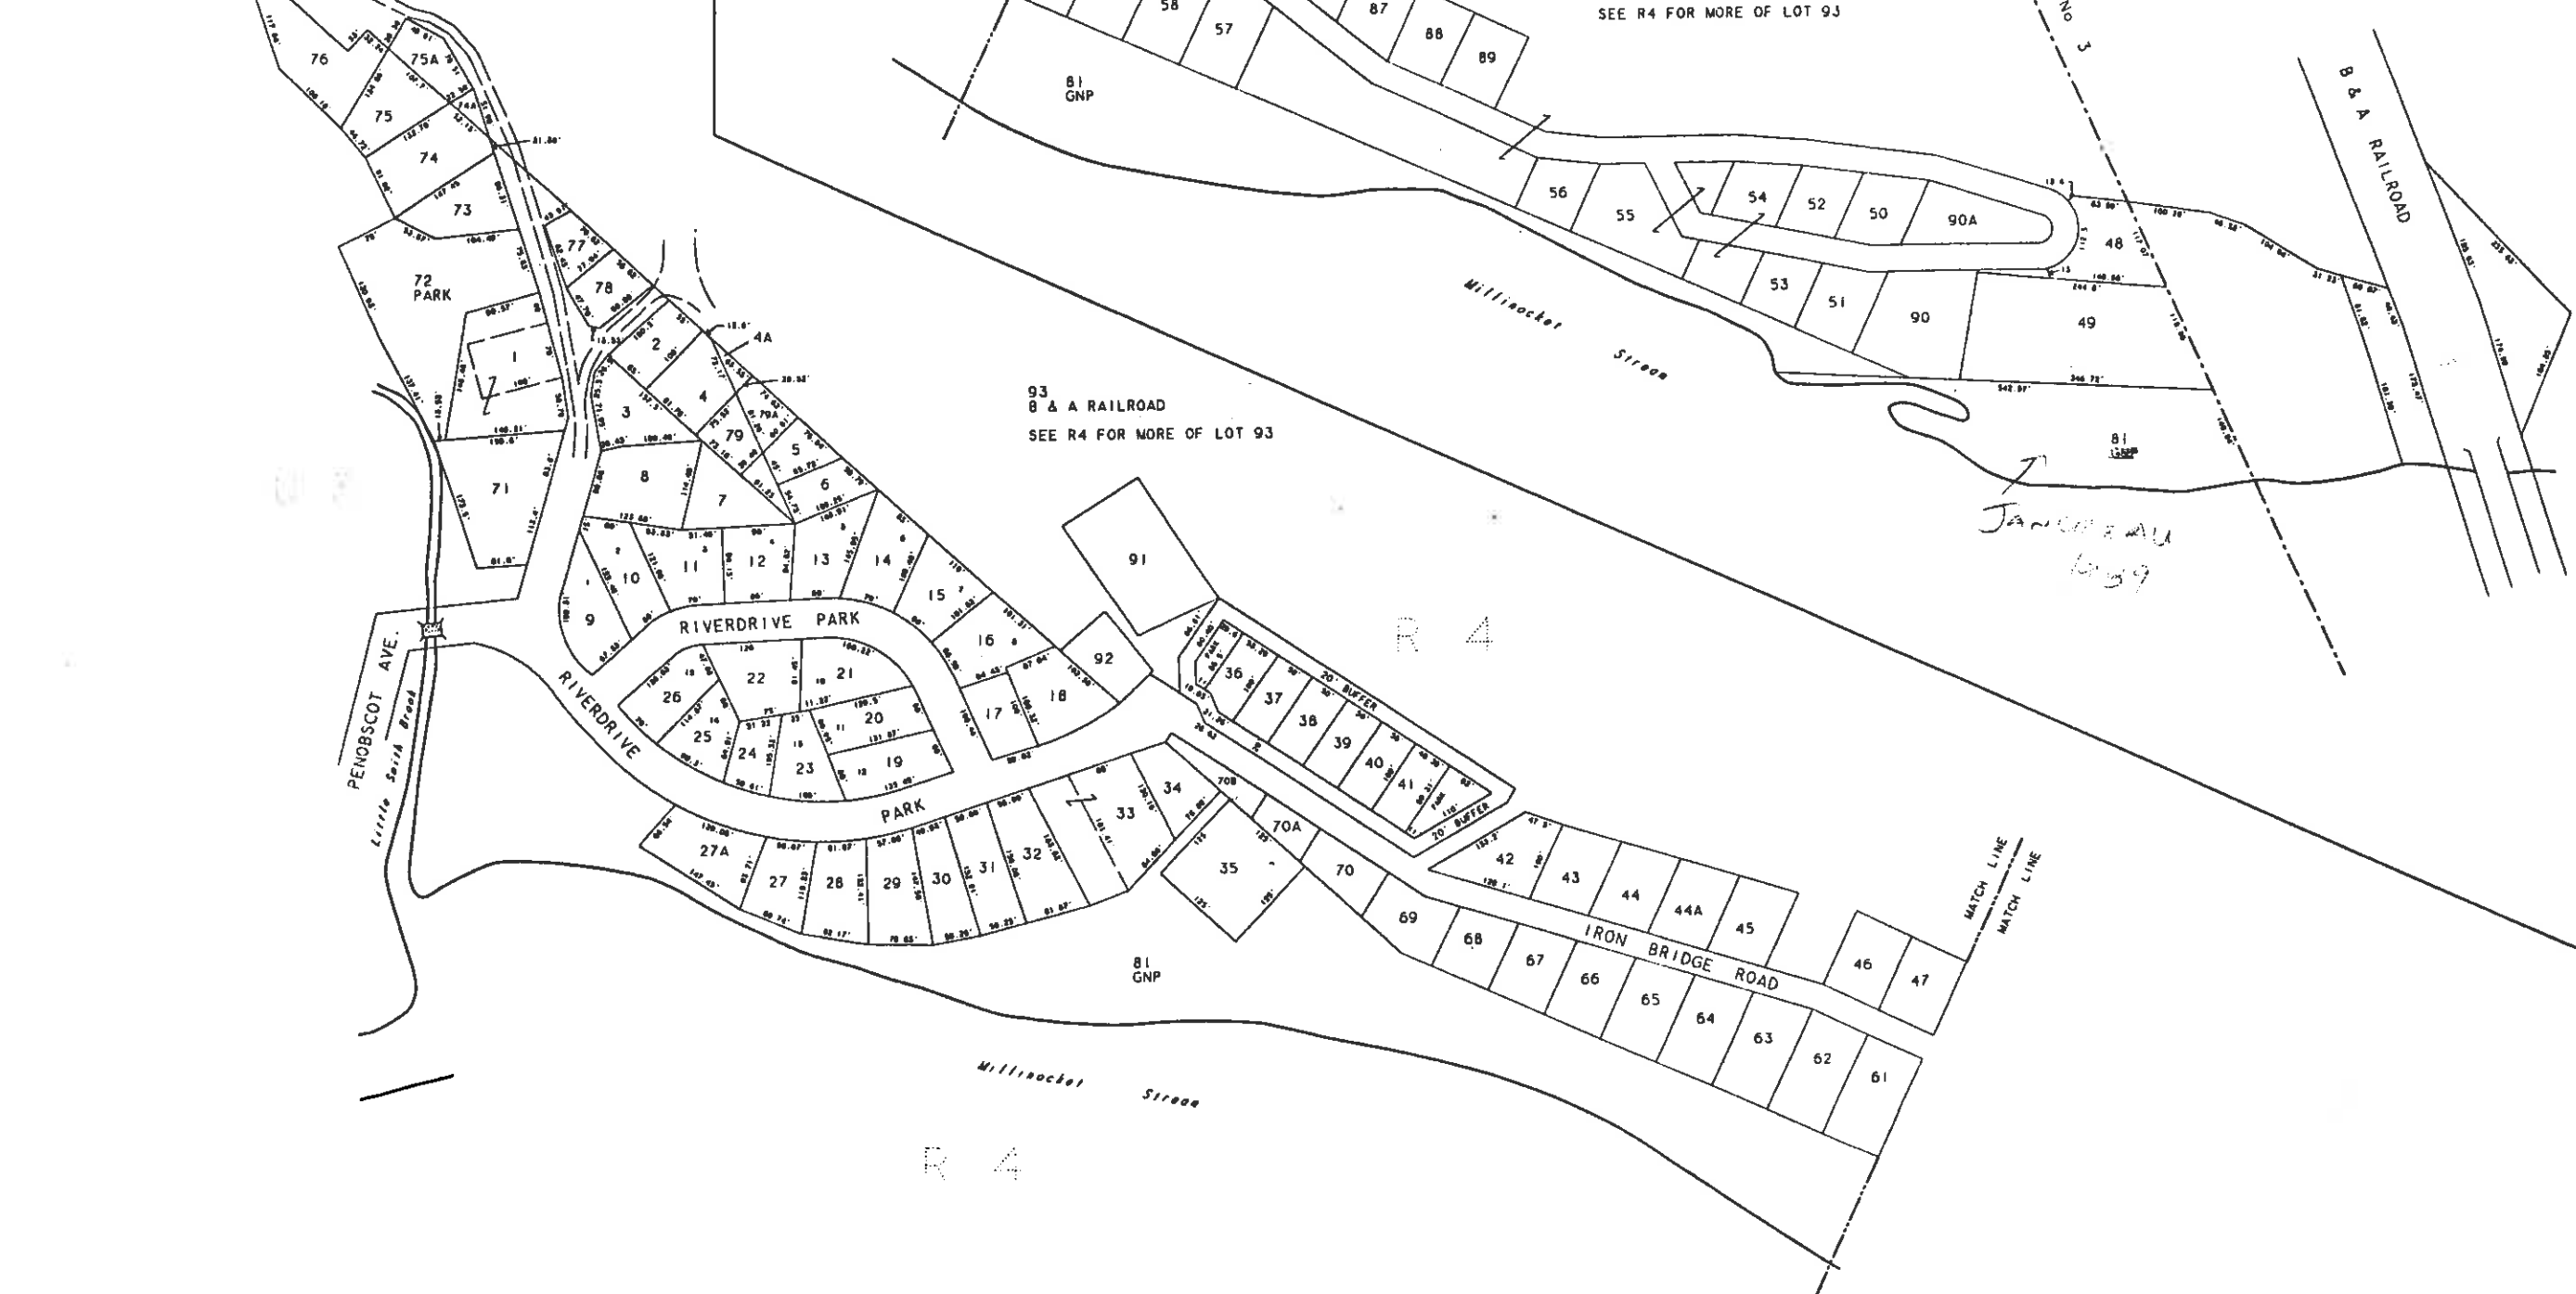

KATAHDIN AVE. EXT.  
 B & A RR.  
 KATAHDIN AVE. EXT.

MATCH LINE  
 MATCH LINE

INDIAN PURCHASE No. 3  
 MILLINOCKET

93  
 B & A RAILROAD  
 SEE R4 FOR MORE OF LOT 93

B & A RAILROAD

93  
 B & A RAILROAD  
 SEE R4 FOR MORE OF LOT 93

JANUARY  
 1959

R 4

R 4

MATCH LINE  
 MATCH LINE

LEGEND  
 PARCEL NUMBERS 45  
 ADJACENT MAPS RURAL  
 ADJACENT MAPS URBAN

PROPERTY MAP  
 TOWN OF MILLINOCKET  
 PENOBSCOT COUNTY, MAINE